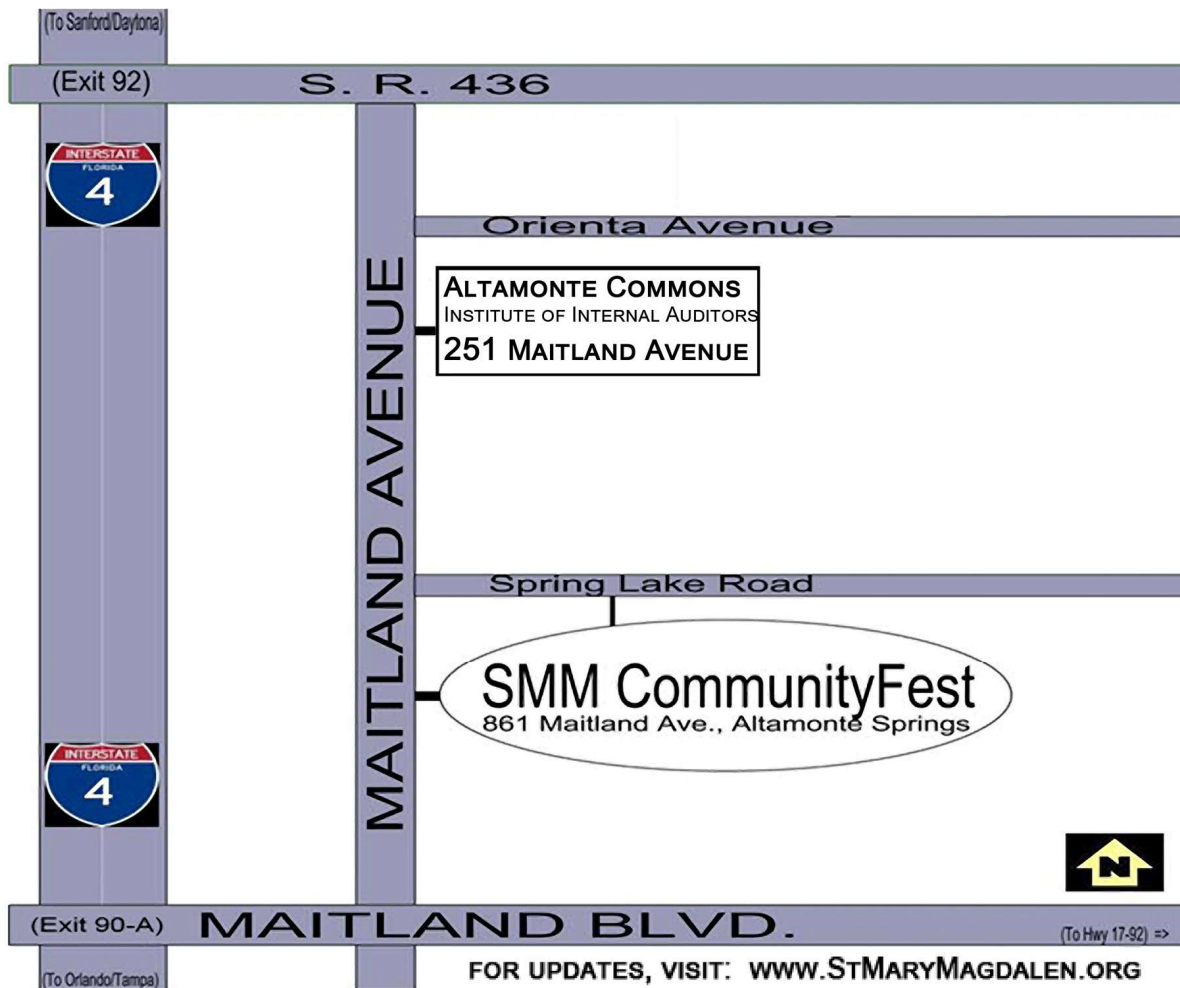

CommunityFest 2016 Park-N-Ride Shuttle Information

PLEASE NOTE: OUR PARKING LOT INFORMATION HAS CHANGED!

Let your first ride be a FREE one on CommunityFest's PARK-N-RIDE SHUTTLE SERVICE!

Our comfortable air-conditioned shuttle buses run continuously between our Shuttle Parking Lot and St. Mary Magdalen's CommunityFest.

Due to road construction on Orienta Avenue and changes in property ownership at one of our remote parking lots, we have found it necessary to update our parking map. The Altamonte Commons Center at 151 Maitland Avenue has generously agreed to continue providing their parking lot for our use as our primary lot. We are also in the process of adding a second lot, and will update this map with the details once they are available.

PARK-N-RIDE HOURS OF OPERATION ARE:

Friday, October 14: 4:00 PM – 11:30 PM
Saturday, October 15: 11:30 AM – 11:30 PM
Sunday, October 16: 10:30 AM – 7:30 PM

PARKING LOT ADDRESS:

Altamonte Commons Office Center
249 & 251 Maitland Avenue
Altamonte Springs, FL 32701

This document was updated September 30, 2016. Please check back for future updates prior to CommunityFest weekend.