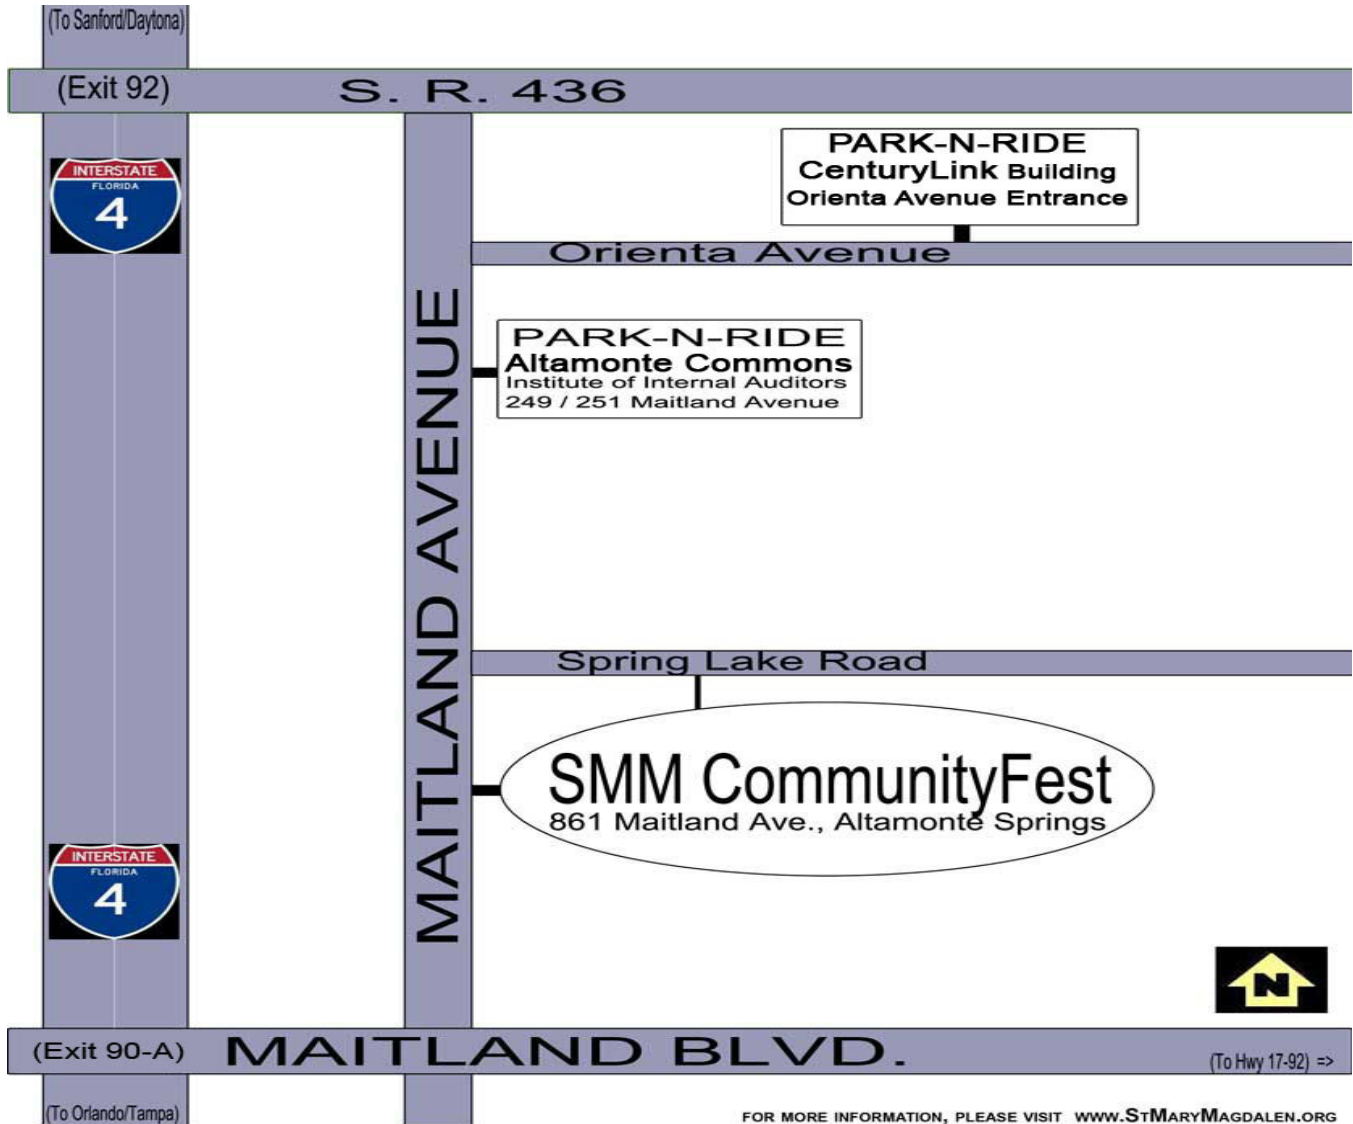

COMMUNITYFEST 2010 PARK-N-RIDE SHUTTLE INFORMATION

Let your first ride be a FREE one on CommunityFest's
PARK-N-RIDE SHUTTLE SERVICE!

FOR MORE INFORMATION, PLEASE VISIT www.StMaryMAGDALEN.ORG

Our comfortable air-conditioned shuttle buses run continuously
 from our two convenient Shuttle Parking Lots:

<p>CENTURYLINK COMMUNICATIONS One block south of S.R. 436 on Orienta Avenue Altamonte Springs</p>	<p>ALTAMONTE COMMONS I OFFICE COMPLEX 249 & 251 Maitland Avenue Altamonte Springs</p>
--	--

HOURS OF OPERATION: